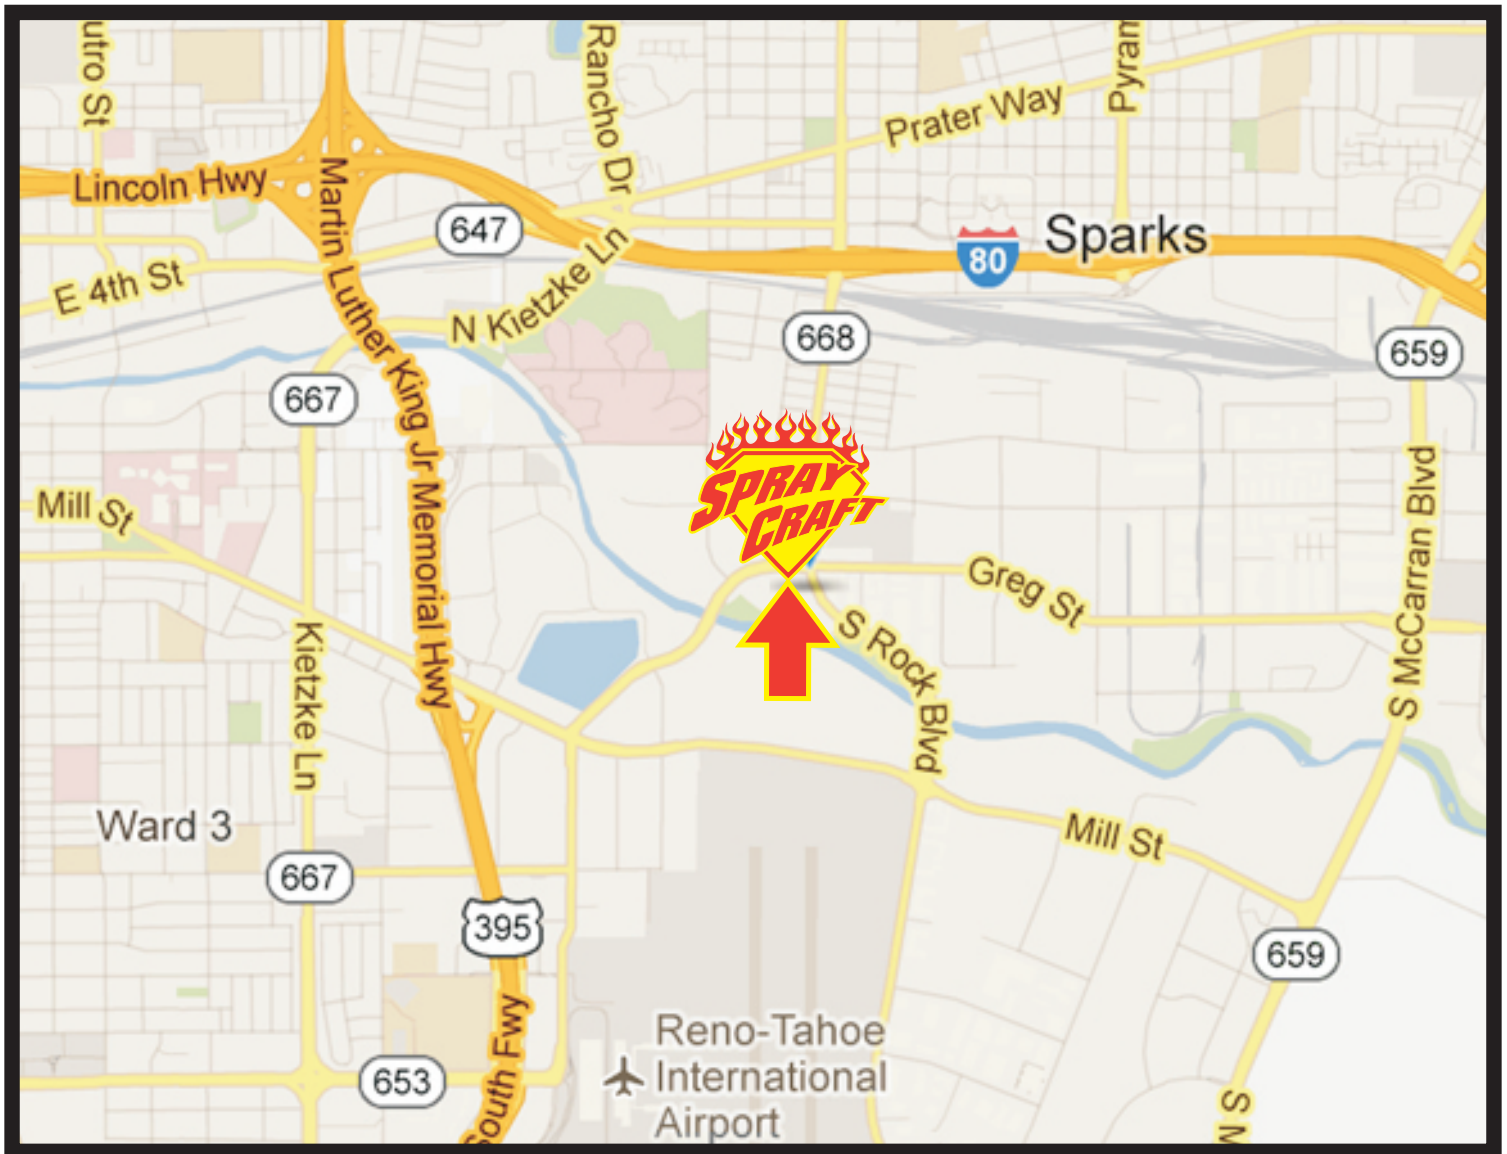

Spray Craft Auto Painting
1703 Greg St. in Sparks

***Located on the South West
Corner of Rock & Greg
(Next Door to Mooney's Automotive)***

775-358-4261